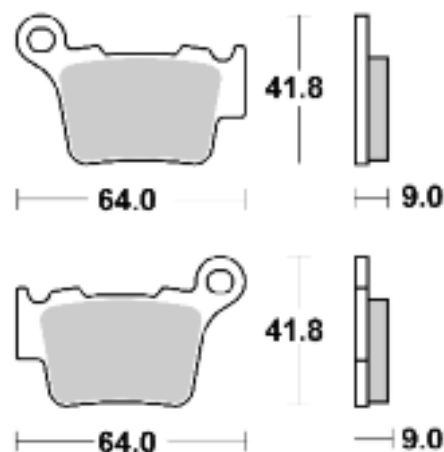

65.679102 Coppia pastiglie freno SBS 791 CS Carbon Silver

Adattabile su:

BMW 450 G SMR (09 - post.)
HUSABERG 450 FE 70° Engine (09/10 - post.) • 450 FX 70° Engine (10 - post.)
570 FE 70° Engine (09/10 - post.)
HUSQVARNA 125 CR (05/10 - post.) • 125 WR (06/08 - post.)
250 CR (05/10 - post.) • 250 SM R (06/08 - post.) • 250 TC (04/10 - post.)
250 TE (04/09 - post.) • 250 WR (07/08 - post.) • 310 TE (09/10 - post.)
450 SM R (06/09 - post.) • 450 TC (04/10 - post.) • 450 TE (06/09 - post.)
510 SM R (06/10 - post.) • 510 TC (04/10 - post.) • 510 TE (05/09 - post.)
KTM 125 EXC 2T (04/09 - post.) • 125 SX 2T (04/10 - post.)
144 SX 2T (07/08 - post.) • 150 SX 2T (09/10 - post.) • 200 EXC 2T (04/10 - post.)
200 SX 2T (03/07 - post.) • 250 EXC 2T (04/09 - post.)
250 EXC F 4T (07/10 - post.) • 250 EXC Racing 4T (04/06 - post.)
250 SX 2T (03/10 - post.) • 250 SXF 4T (06/10 - post.) • 250 SX-F 4T (03/05 - post.)
300 EXC 2T (04/10 - post.) • 350 SXF 4T (10/11 - post.) • 400 EXC 4T (04/08 - post.)
400 EXC R 4T (09/11 - post.) • 450 EXC 4T (04/07 - post.) • 450 EXC R 4T (08/11 - post.)
450 SMR 4T Supermoto (04/08 - post.) • 450 SXF 4T (03/10 - post.) • 505 SXF 4T (07/09 - post.)
525 EXC 4T (04/07 - post.) • 525 SMR 4T (04/06 - post.) • 525 SX 4T (04/05 - post.) • 530 EXC R 4T (08/11 - post.)
560 SMR 4T (06/07 - post.)
RIEJU 250 Marathon (09/10 - post.) • 450 Marathon (09/10 - post.)