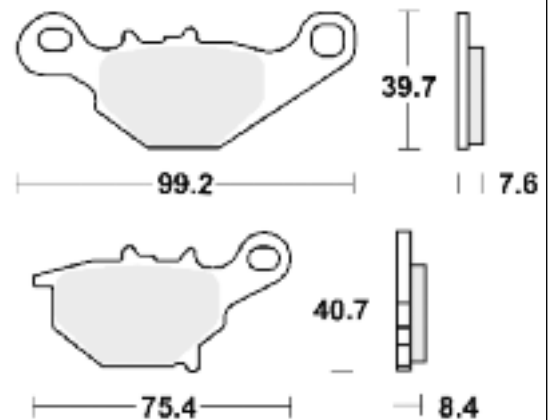

65.682002 Coppia pastiglie freno SBS 820 CS Carbon Silver

Adattabile su:

SUZUKI 85 RM RA (05/08 - post.) • 85 RM RB (05/08 - post.)

Rif. orig.: 69100-03880-00