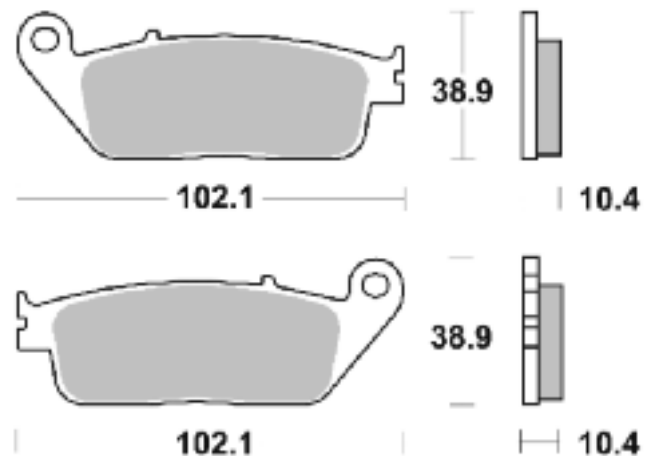

Adattabile su:

MBK 125 XC Flame X (05 - ant.)

YAMAHA 125 NXC Cygnus X (5ML/5MLA/4P91/4P93 - 04/09 - ant.)

Rif. MBK: 5NWW00450000

Rif. Yamaha: 5NWW00450000

65.618105 Coppia pastiglie freno HS