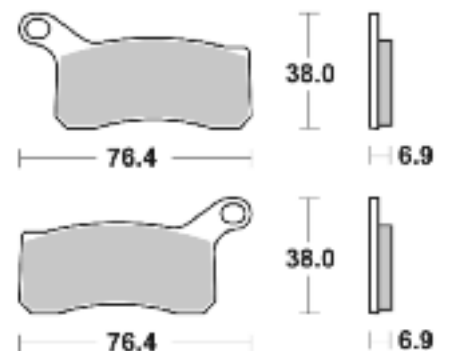

Adattabile su:

HM 50 Deragape Competition (09/10 - ant.) • 50 Six Competition (09/10 - ant.)

KTM 450 SX ATV (09/10 - ant.) • 450 XC Sport ATV (08/10 - ant.)

505 SX ATV (09/10 - ant.) • 525 XC Sport ATV (08/10 - ant.)

Rif. HM: K00979315

Rif. KTM: 830130300100

65.68663 Coppia pastiglie freno RSI KTM 450 SX ATV ant.